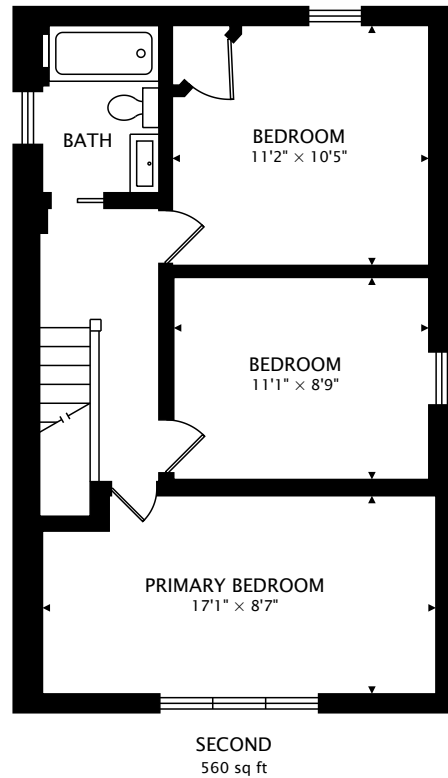

175 LINSMORE CRESCENT

TORONTO, ONTARIO M4J 4L3

TOTAL
1207 sq ft + 583 sq ft BELOW GRADE