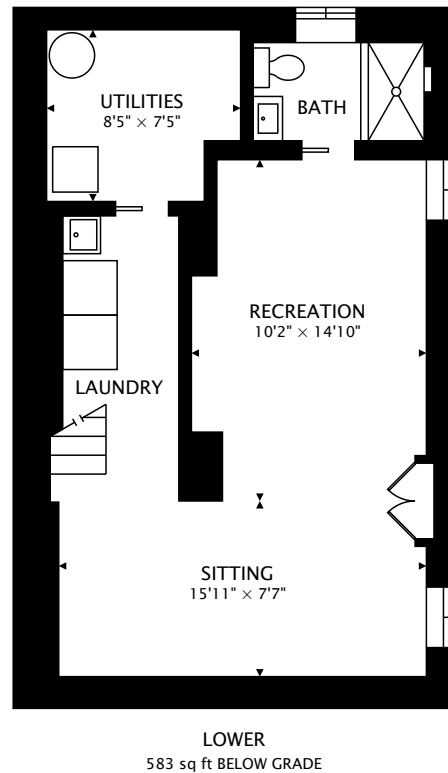

175 LINSMORE CRESCENT

TORONTO, ONTARIO M4J 4L3

TOTAL
1207 sq ft + 583 sq ft BELOW GRADE