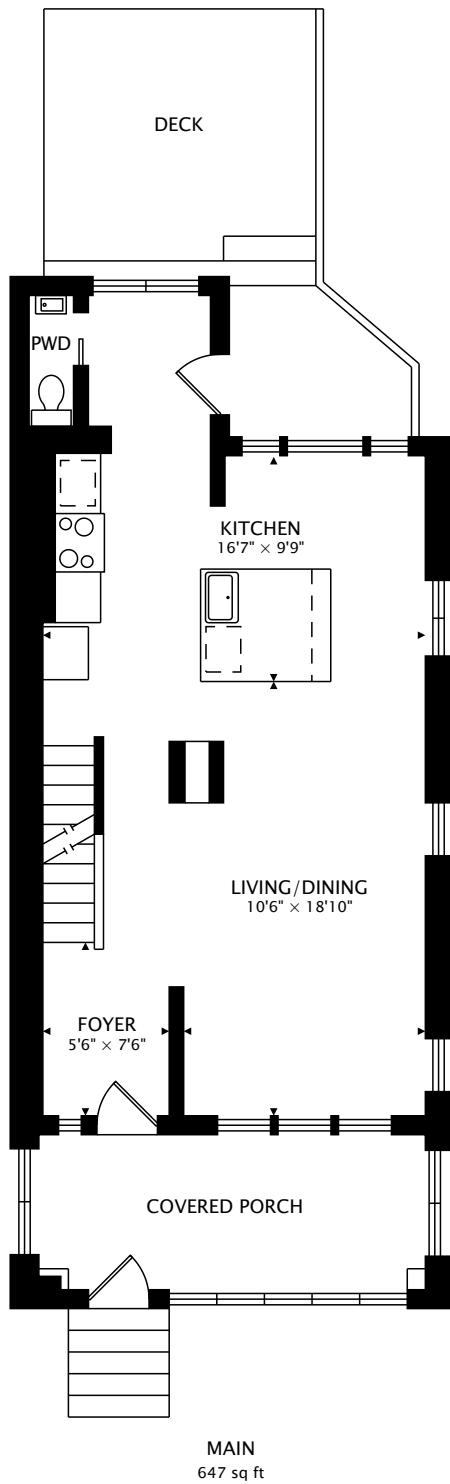

175 LINSMORE CRESCENT

TORONTO, ONTARIO M4J 4L3

TOTAL
1207 sq ft + 583 sq ft BELOW GRADE